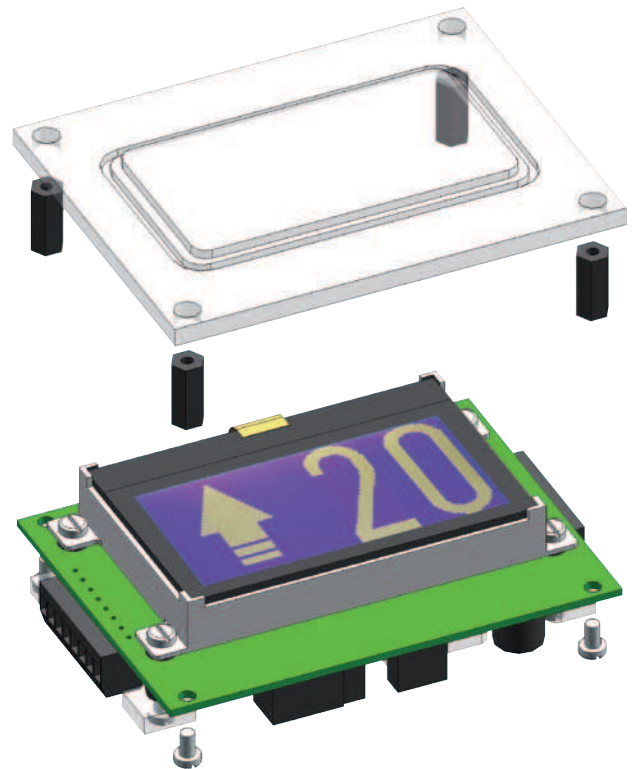

LCD 128 H

Liquid Crystal Display 128, horizontal

Characteristics

Description	liquid crystal display with high graphical resolution
Colours	<ul style="list-style-type: none"> blue red green white <ul style="list-style-type: none"> • white fond / blue background (standard) • red fond / black background • green fond / black background • white fond / black background
Height of characters	30 mm
Fixing	welding studs M3 x 10
Power supply	12 V ... 30 V DC smoothed
Current consumption	50 mA
Resolution	128 x 64 pixel
Display area	64 mm x 32 mm
Pane LCD 128	crystal clear, 2 mm or 3 mm
Temperature range	0 °C ... + 65 °C
Control	dual, gray, 1 out of n
Connection	common anode or common cathode
Connection technology	 0.08 mm ² ... 1.0 mm ²
Configuration	configurable via jumper or LCD Configurator
Compliance	option: combination with pane    F LCD 128 ESG F LCD 128 wg
Number of floors	56 floors
Special information	3 special texts/graphics
Arrow	up / down / up-down

Mounting

SET PANE

SET MOUNTING LCD 128

⚠ Please order fixing set/accessories pane separately.

⚠ on demand pane ESG, pane wg

LCD 128 V

Liquid Crystal Display 128, vertical

Characteristics

Description	liquid crystal display with high graphical resolution
Colours	blue red green white
Height of characters	30 mm
Fixing	welding studs M3 x 10
Power supply	12 V ... 30 V DC smoothed
Current consumption	50 mA
Resolution	64 x 128 pixel
Display area	32 mm x 64 mm
Pane LCD 128	crystal clear, 2 mm or 3 mm
Temperature range	0 °C ... + 65 °C
Control	dual, gray, 1 out of n
Connection	common anode or common cathode
Connection technology	 0.08 mm ² ... 1.0 mm ²
Configuration	configurable via jumper or LCD Configurator
Compliance	option: combination with pane    F LCD 128 ESG F LCD 128 wg
Number of floors	56 floors
Special information	3 special texts/graphics
Arrow	up / down / up-down