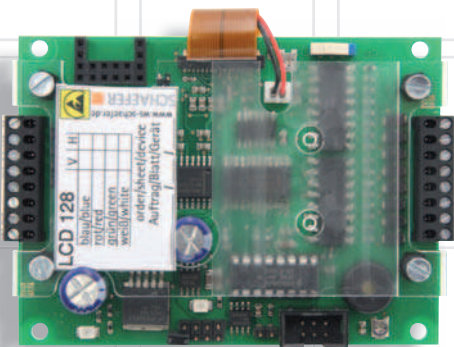

LCD 128 H

Liquid Crystal Display 128, horizontal

Characteristics

Description	liquid crystal display with high graphical resolution
Colours	<ul style="list-style-type: none"> blue red green white <ul style="list-style-type: none"> • white fond / blue background (standard) • red fond / black background • green fond / black background • white fond / black background
Height of characters	30 mm
Fixing	welding studs M3 x 10
Power supply	12 V ... 30 V DC smoothed
Current consumption	50 mA
Resolution	128 x 64 pixel
Display area	64 mm x 32 mm
Pane LCD 128	crystal clear, 2 mm or 3 mm
Temperature range	0 °C ... + 65 °C
Control	dual, gray, 1 out of n
Connection	common anode or common cathode
Connection technology	 0.08 mm ² ... 1.0 mm ²
Configuration	configurable via jumper or LCD Configurator
Compliance	option: combination with pane    F LCD 128 ESG F LCD 128 wg
Number of floors	56 floors
Special information	3 special texts/graphics
Arrow	up / down / up-down

Rückansicht

REVISION a Update LCD 128 H / 2010-06

 GUIDE II. 1. 65

option: Encoder II. 1. 60

LCD 128 H

Liquid Crystal Display 128, horizontal

Dimensions

Cutout

Description	liquid crystal display with high graphical resolution
Colours	blue red green white
Height of characters	30 mm
Fixing	welding studs M3 x 10
Power supply	12 V ... 30 V DC smoothed
Current consumption	50 mA
Resolution	64 x 128 pixel
Display area	32 mm x 64 mm
Pane LCD 128	crystal clear, 2 mm or 3 mm
Temperature range	0 °C ... + 65 °C
Control	dual, gray, 1 out of n
Connection	common anode or common cathode
Connection technology	 0.08 mm ² ... 1.0 mm ²
Configuration	configurable via jumper or LCD Configurator
Compliance	option: combination with pane    F LCD 128 ESG F LCD 128 wg
Number of floors	56 floors
Special information	3 special texts/graphics
Arrow	up / down / up-down