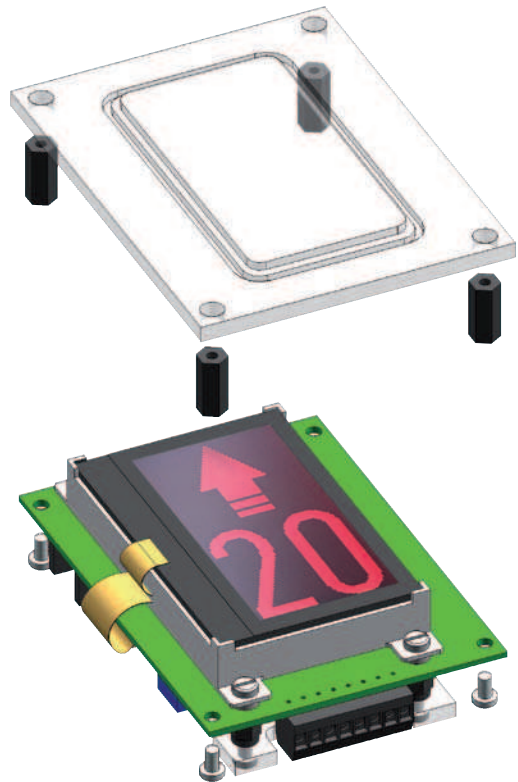

LCD 128 H

Liquid Crystal Display 128, horizontal

Characteristics

Description	liquid crystal display with high graphical resolution
Colours	<ul style="list-style-type: none"> blue red green white <ul style="list-style-type: none"> • white fond / blue background (standard) • red fond / black background • green fond / black background • white fond / black background
Height of characters	30 mm
Fixing	welding studs M3 x 10
Power supply	12 V ... 30 V DC smoothed
Current consumption	50 mA
Resolution	128 x 64 pixel
Display area	64 mm x 32 mm
Pane LCD 128	crystal clear, 2 mm or 3 mm
Temperature range	0 °C ... + 65 °C
Control	dual, gray, 1 out of n
Connection	common anode or common cathode
Connection technology	 0.08 mm ² ... 1.0 mm ²
Configuration	configurable via jumper or LCD Configurator
Compliance	option: combination with pane    F LCD 128 ESG F LCD 128 wg
Number of floors	56 floors
Special information	3 special texts/graphics
Arrow	up / down / up-down

Description	liquid crystal display with high graphical resolution
Colours	blue red green white
Height of characters	30 mm
Fixing	welding studs M3 x 10
Power supply	12 V ... 30 V DC smoothed
Current consumption	50 mA
Resolution	64 x 128 pixel
Display area	32 mm x 64 mm
Pane LCD 128	crystal clear, 2 mm or 3 mm
Temperature range	0 °C ... + 65 °C
Control	dual, gray, 1 out of n
Connection	common anode or common cathode
Connection technology	 0.08 mm ² ... 1.0 mm ²
Configuration	configurable via jumper or LCD Configurator
Compliance	option: combination with pane    F LCD 128 ESG F LCD 128 wg
Number of floors	56 floors
Special information	3 special texts/graphics
Arrow	up / down / up-down

Rear view

 GUIDE II. 1. 65

ACCESSORIES

option: Encoder II. 1. 60

LCD 128 V

Liquid Crystal Display 128, vertical

Dimensions

Cutout

Mounting

SET_PANE

SET MOUNTING LCD 128

⚠ Please order fixing set/accessories pane separately.

⚠ on demand pane ESG, pane wg