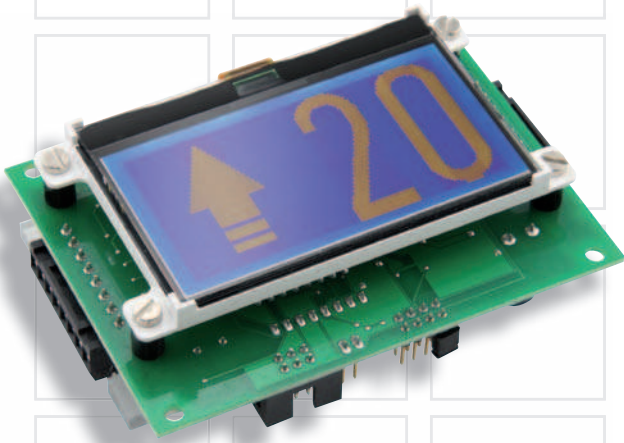

LCD 128 H

Liquid Crystal Display 128, horizontal

Characteristics

Description	liquid crystal display with high graphical resolution
Colours	<ul style="list-style-type: none"> blue red green white <ul style="list-style-type: none"> • white fond / blue background (standard) • red fond / black background • green fond / black background • white fond / black background
Height of characters	30 mm
Fixing	welding studs M3 x 10
Power supply	12 V ... 30 V DC smoothed
Current consumption	50 mA
Resolution	128 x 64 pixel
Display area	64 mm x 32 mm
Pane LCD 128	crystal clear, 2 mm or 3 mm
Temperature range	0 °C ... + 65 °C
Control	dual, gray, 1 out of n
Connection	common anode or common cathode
Connection technology	 0.08 mm ² ... 1.0 mm ²
Configuration	configurable via jumper or LCD Configurator
Compliance	option: combination with pane    F LCD 128 ESG F LCD 128 wg
Number of floors	56 floors
Special information	3 special texts/graphics
Arrow	up / down / up-down

Mounting

SET PANE

SET MOUNTING LCD 128

⚠ Please order fixing set/accessories pane separately.

⚠ on demand pane ESG, pane wg

LCD 128 V

Liquid Crystal Display 128, vertical

Characteristics

Description	liquid crystal display with high graphical resolution
Colours	blue red green white
Height of characters	30 mm
Fixing	welding studs M3 x 10
Power supply	12 V ... 30 V DC smoothed
Current consumption	50 mA
Resolution	64 x 128 pixel
Display area	32 mm x 64 mm
Pane LCD 128	crystal clear, 2 mm or 3 mm
Temperature range	0 °C ... + 65 °C
Control	dual, gray, 1 out of n
Connection	common anode or common cathode
Connection technology	 0.08 mm ² ... 1.0 mm ²
Configuration	configurable via jumper or LCD Configurator
Compliance	option: combination with pane    F LCD 128 ESG F LCD 128 wg
Number of floors	56 floors
Special information	3 special texts/graphics
Arrow	up / down / up-down