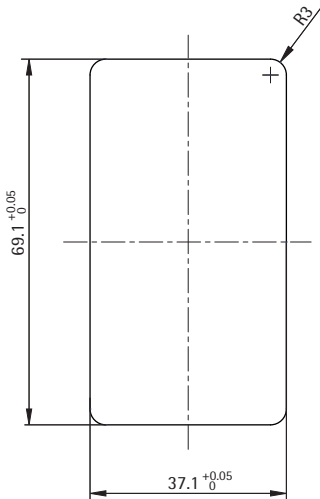

LCD 128 H

Liquid Crystal Display 128, horizontal

Characteristics

Description	liquid crystal display with high graphical resolution
Colours	<ul style="list-style-type: none"> blue red green white <ul style="list-style-type: none"> • white fond / blue background (standard) • red fond / black background • green fond / black background • white fond / black background
Height of characters	30 mm
Fixing	welding studs M3 x 10
Power supply	12 V ... 30 V DC smoothed
Current consumption	50 mA
Resolution	128 x 64 pixel
Display area	64 mm x 32 mm
Pane LCD 128	crystal clear, 2 mm or 3 mm
Temperature range	0 °C ... + 65 °C
Control	dual, gray, 1 out of n
Connection	common anode or common cathode
Connection technology	 0.08 mm ² ... 1.0 mm ²
Configuration	configurable via jumper or LCD Configurator
Compliance	option: combination with pane    F LCD 128 ESG F LCD 128 wg
Number of floors	56 floors
Special information	3 special texts/graphics
Arrow	up / down / up-down

Description	liquid crystal display with high graphical resolution
Colours	blue red green white
Height of characters	30 mm
Fixing	welding studs M3 x 10
Power supply	12 V ... 30 V DC smoothed
Current consumption	50 mA
Resolution	64 x 128 pixel
Display area	32 mm x 64 mm
Pane LCD 128	crystal clear, 2 mm or 3 mm
Temperature range	0 °C ... + 65 °C
Control	dual, gray, 1 out of n
Connection	common anode or common cathode
Connection technology	 0.08 mm ² ... 1.0 mm ²
Configuration	configurable via jumper or LCD Configurator
Compliance	option: combination with pane    F LCD 128 ESG F LCD 128 wg
Number of floors	56 floors
Special information	3 special texts/graphics
Arrow	up / down / up-down

Rear view

 GUIDE II. 1. 65

ACCESSORIES

option: Encoder II. 1. 60

LCD 128 V

Liquid Crystal Display 128, vertical

Dimensions

Cutout