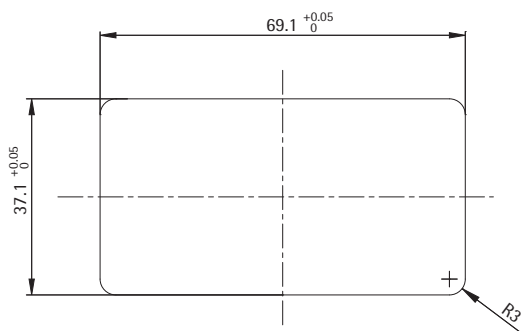

LCD 128 H

Liquid Crystal Display 128, horizontal

Characteristics

Description	liquid crystal display with high graphical resolution
Colours	<ul style="list-style-type: none"> blue red green white <ul style="list-style-type: none"> • white fond / blue background (standard) • red fond / black background • green fond / black background • white fond / black background
Height of characters	30 mm
Fixing	welding studs M3 x 10
Power supply	12 V ... 30 V DC smoothed
Current consumption	50 mA
Resolution	128 x 64 pixel
Display area	64 mm x 32 mm
Pane LCD 128	crystal clear, 2 mm or 3 mm
Temperature range	0 °C ... + 65 °C
Control	dual, gray, 1 out of n
Connection	common anode or common cathode
Connection technology	 0.08 mm ² ... 1.0 mm ²
Configuration	configurable via jumper or LCD Configurator
Compliance	option: combination with pane    F LCD 128 ESG F LCD 128 wg
Number of floors	56 floors
Special information	3 special texts/graphics
Arrow	up / down / up-down

Rückansicht

REVISION a Update LCD 128 H / 2010-06

 GUIDE II. 1. 65

option: Encoder II. 1. 60

LCD 128 H

Liquid Crystal Display 128, horizontal

Dimensions

Cutout

Description	liquid crystal display with high graphical resolution
Colours	blue red green white
Height of characters	30 mm
Fixing	welding studs M3 x 10
Power supply	12 V ... 30 V DC smoothed
Current consumption	50 mA
Resolution	64 x 128 pixel
Display area	32 mm x 64 mm
Pane LCD 128	crystal clear, 2 mm or 3 mm
Temperature range	0 °C ... + 65 °C
Control	dual, gray, 1 out of n
Connection	common anode or common cathode
Connection technology	 0.08 mm ² ... 1.0 mm ²
Configuration	configurable via jumper or LCD Configurator
Compliance	option: combination with pane    F LCD 128 ESG F LCD 128 wg
Number of floors	56 floors
Special information	3 special texts/graphics
Arrow	up / down / up-down