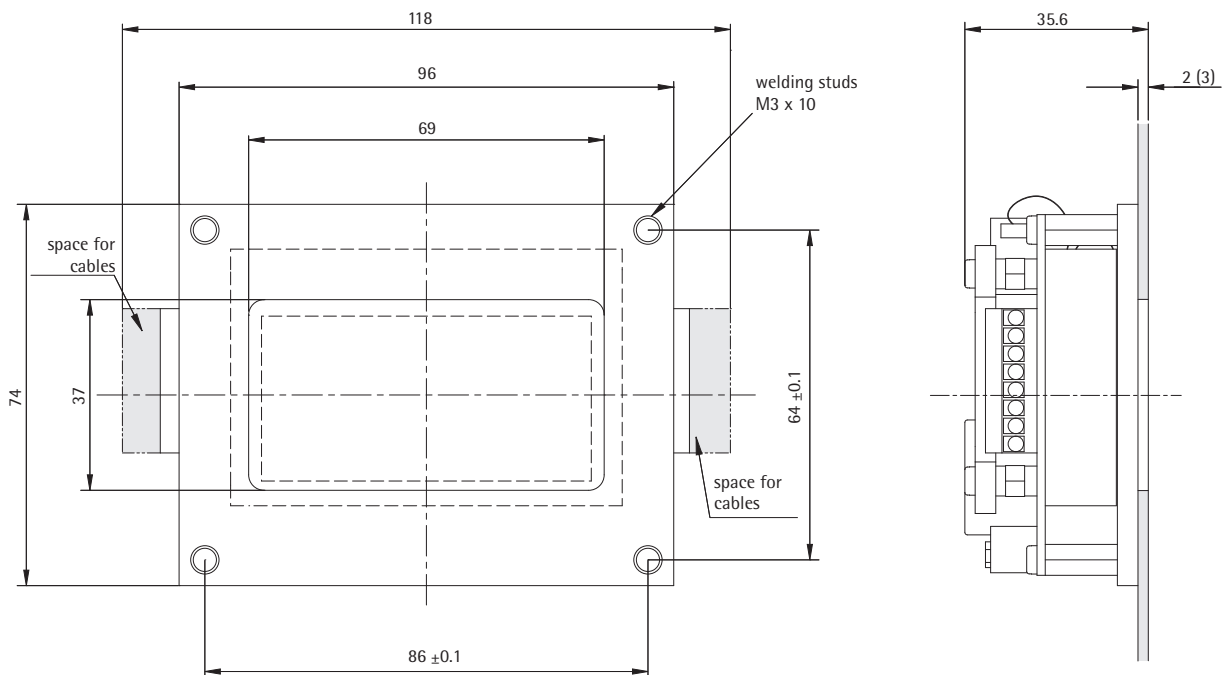

LCD 128 H

Liquid Crystal Display 128, horizontal

Dimensions