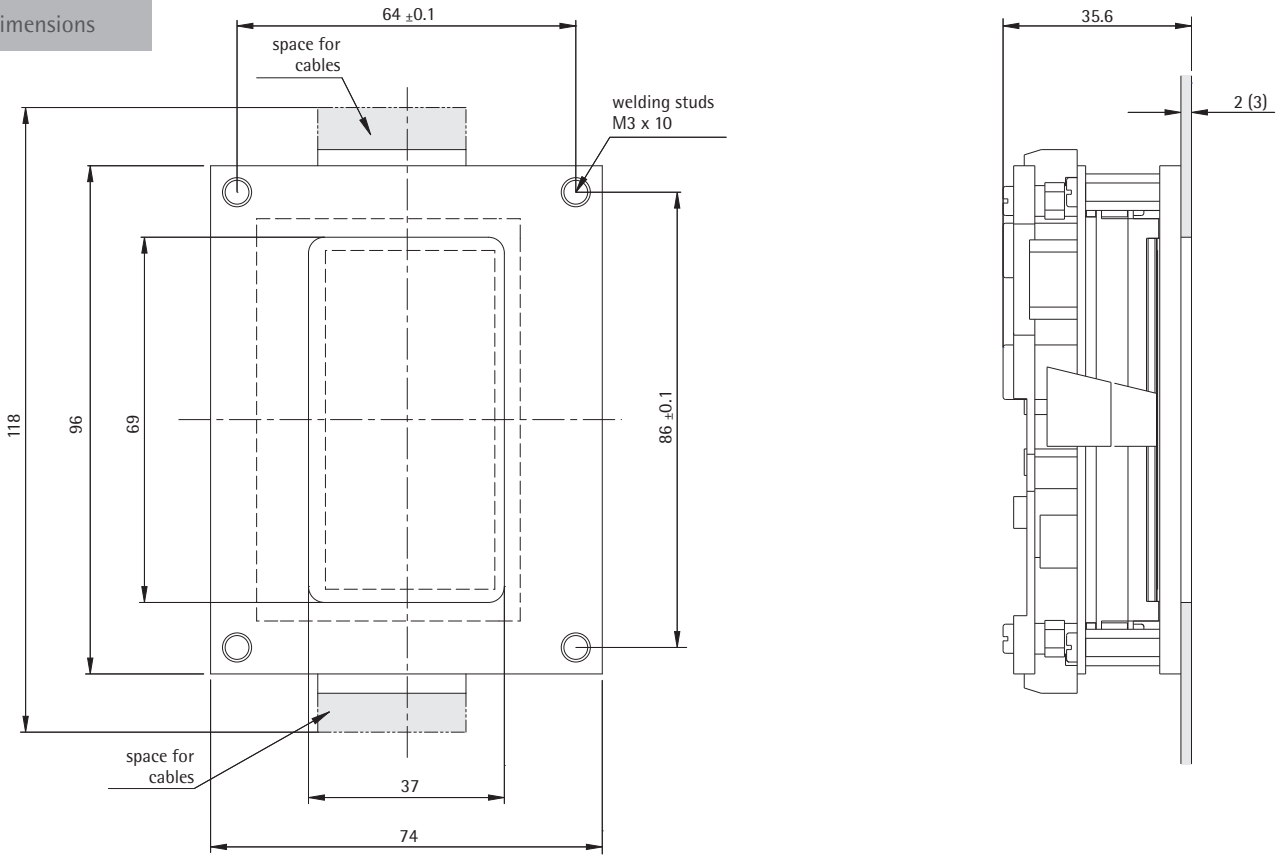

LCD 128 H

Liquid Crystal Display 128, horizontal

Characteristics

Description	liquid crystal display with high graphical resolution
Colours	<ul style="list-style-type: none"> blue red green white <ul style="list-style-type: none"> • white fond / blue background (standard) • red fond / black background • green fond / black background • white fond / black background
Height of characters	30 mm
Fixing	welding studs M3 x 10
Power supply	12 V ... 30 V DC smoothed
Current consumption	50 mA
Resolution	128 x 64 pixel
Display area	64 mm x 32 mm
Pane LCD 128	crystal clear, 2 mm or 3 mm
Temperature range	0 °C ... + 65 °C
Control	dual, gray, 1 out of n
Connection	common anode or common cathode
Connection technology	 0.08 mm ² ... 1.0 mm ²
Configuration	configurable via jumper or LCD Configurator
Compliance	option: combination with pane    F LCD 128 ESG F LCD 128 wg
Number of floors	56 floors
Special information	3 special texts/graphics
Arrow	up / down / up-down

Description	liquid crystal display with high graphical resolution
Colours	blue red green white
Height of characters	30 mm
Fixing	welding studs M3 x 10
Power supply	12 V ... 30 V DC smoothed
Current consumption	50 mA
Resolution	64 x 128 pixel
Display area	32 mm x 64 mm
Pane LCD 128	crystal clear, 2 mm or 3 mm
Temperature range	0 °C ... + 65 °C
Control	dual, gray, 1 out of n
Connection	common anode or common cathode
Connection technology	 0.08 mm ² ... 1.0 mm ²
Configuration	configurable via jumper or LCD Configurator
Compliance	option: combination with pane    F LCD 128 ESG F LCD 128 wg
Number of floors	56 floors
Special information	3 special texts/graphics
Arrow	up / down / up-down

Rear view

 GUIDE II. 1. 65

ACCESSORIES

option: Encoder II. 1. 60

LCD 128 V

Liquid Crystal Display 128, vertical

Dimensions

Cutout