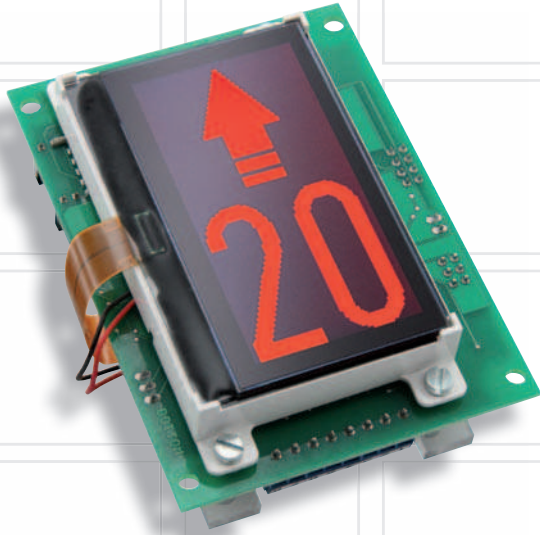

LCD 128 H

Liquid Crystal Display 128, horizontal

Characteristics

Description	liquid crystal display with high graphical resolution
Colours	<ul style="list-style-type: none"> blue red green white <ul style="list-style-type: none"> • white fond / blue background (standard) • red fond / black background • green fond / black background • white fond / black background
Height of characters	30 mm
Fixing	welding studs M3 x 10
Power supply	12 V ... 30 V DC smoothed
Current consumption	50 mA
Resolution	128 x 64 pixel
Display area	64 mm x 32 mm
Pane LCD 128	crystal clear, 2 mm or 3 mm
Temperature range	0 °C ... + 65 °C
Control	dual, gray, 1 out of n
Connection	common anode or common cathode
Connection technology	 0.08 mm ² ... 1.0 mm ²
Configuration	configurable via jumper or LCD Configurator
Compliance	option: combination with pane    F LCD 128 ESG F LCD 128 wg
Number of floors	56 floors
Special information	3 special texts/graphics
Arrow	up / down / up-down

Mounting

SET PANE

SET MOUNTING LCD 128

⚠ Please order fixing set/accessories pane separately.

⚠ on demand pane ESG, pane wg

LCD 128 V

Liquid Crystal Display 128, vertical

Characteristics

Description	liquid crystal display with high graphical resolution
Colours	blue red green white
Height of characters	30 mm
Fixing	welding studs M3 x 10
Power supply	12 V ... 30 V DC smoothed
Current consumption	50 mA
Resolution	64 x 128 pixel
Display area	32 mm x 64 mm
Pane LCD 128	crystal clear, 2 mm or 3 mm
Temperature range	0 °C ... + 65 °C
Control	dual, gray, 1 out of n
Connection	common anode or common cathode
Connection technology	 0.08 mm ² ... 1.0 mm ²
Configuration	configurable via jumper or LCD Configurator
Compliance	option: combination with pane    F LCD 128 ESG F LCD 128 wg
Number of floors	56 floors
Special information	3 special texts/graphics
Arrow	up / down / up-down